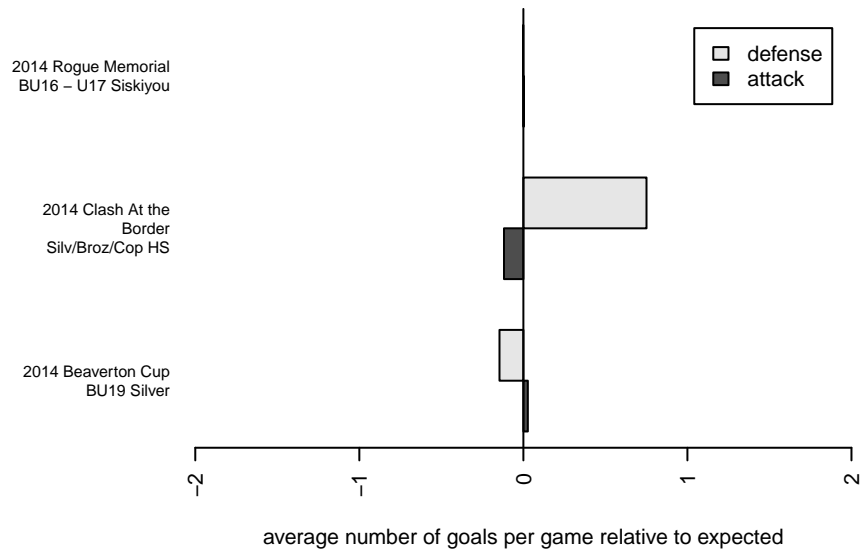

# Westside Timbers Samba B97

Westside Timbers  
 Beaverton, OR  
 B97 total strength=1356  
 attack=7.22 defense=6.53

alt names used:

Venues played:  
 2013 OYS State Cup B97  
 2014 Rogue Memorial BU16 – U17 Siskiyou  
 2014 Clash At the Border Silv/Broz/Cop HS  
 2014 Beaverton Cup BU19 Silver

**Westside Timbers Samba B97**  
 Dots are actual minus expected GF (blue circles) and GA (red triangles).  
 Blue line is smoothed change in attack strength. Red is smoothed change in defense strength.

**attack and defense variance (black dot)  
relative to other teams  
and top 10 in region**

**attack and defense rating  
relative to others at age  
and all opponents in last 13 months**

**attack and defense rating  
relative to others at age  
and all opponents in last 13 months**

**Performance relative to 13 month average**

**Performance relative to 13 month average**

Distribution of opponents  
 Red = Lose zone, Blue = Win zone, Green = Even  
 Black line separates win/lose zones