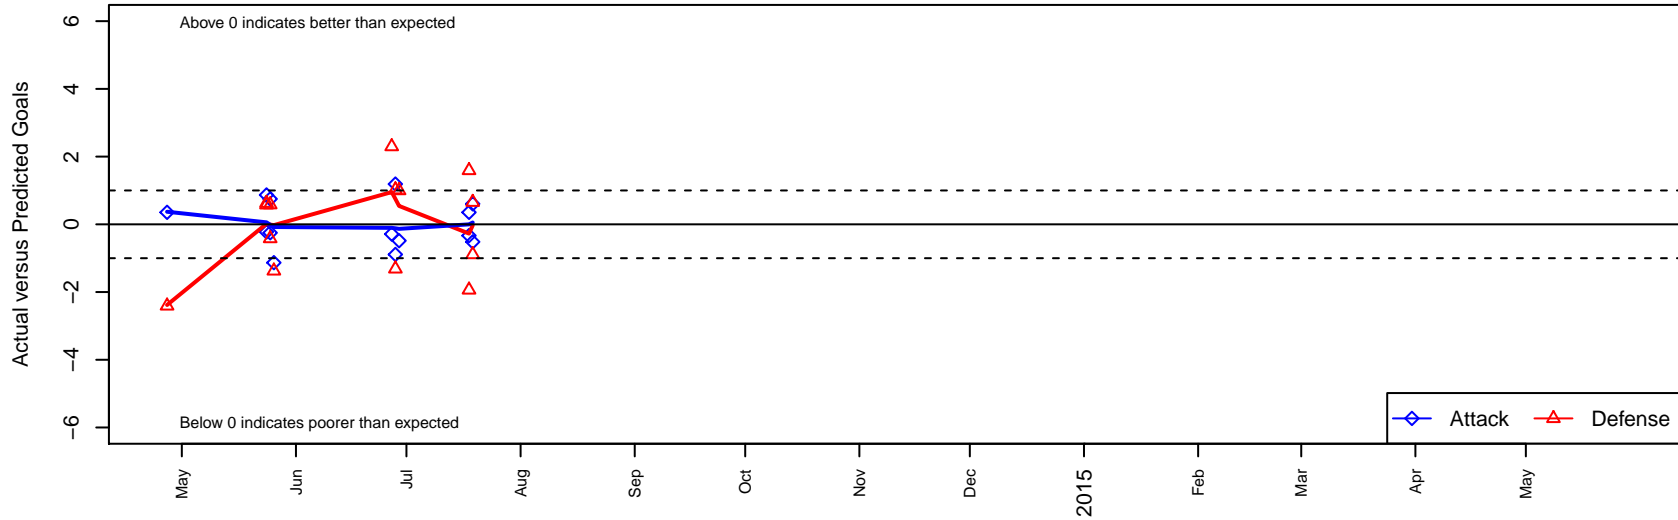

# Westside Timbers Samba B97

Westside Timbers  
 Beaverton, OR  
 B97 total strength=1356  
 attack=7.22 defense=6.53

alt names used:

Venues played:  
 2013 OYS State Cup B97  
 2014 Rogue Memorial BU16 – U17 Siskiyou  
 2014 Clash At the Border Silv/Broz/Cop HS  
 2014 Beaverton Cup BU19 Silver

**Westside Timbers Samba B97**  
 Dots are actual minus expected GF (blue circles) and GA (red triangles).  
 Blue line is smoothed change in attack strength. Red is smoothed change in defense strength.

**attack and defense variance (black dot)  
relative to other teams  
and top 10 in region**

**attack and defense rating  
relative to others at age  
and all opponents in last 13 months**

**attack and defense rating  
relative to others at age  
and all opponents in last 13 months**

**Performance relative to 13 month average**

**Performance relative to 13 month average**

Distribution of opponents  
 Red = Lose zone, Blue = Win zone, Green = Even  
 Black line separates win/lose zones