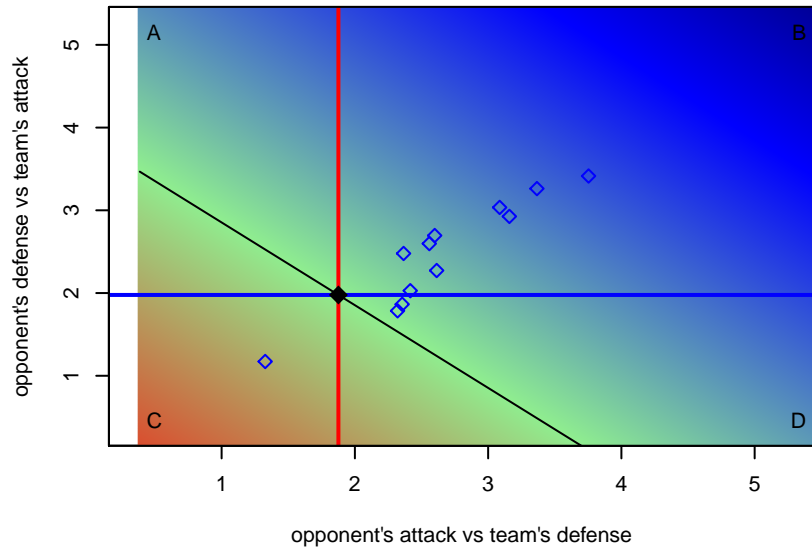

# Westside Timbers Samba B97

Westside Timbers  
 Beaverton, OR  
 B97 total strength=1356  
 attack=7.22 defense=6.53

alt names used:

Venues played:  
 2013 OYS State Cup B97  
 2014 Rogue Memorial BU16 – U17 Siskiyou  
 2014 Clash At the Border Silv/Broz/Cop HS  
 2014 Beaverton Cup BU19 Silver

**Westside Timbers Samba B97**  
 Dots are actual minus expected GF (blue circles) and GA (red triangles).  
 Blue line is smoothed change in attack strength. Red is smoothed change in defense strength.

**attack and defense variance (black dot)  
relative to other teams  
and top 10 in region**

**attack and defense rating  
relative to others at age  
and all opponents in last 13 months**

**attack and defense rating  
relative to others at age  
and all opponents in last 13 months**

**Performance relative to 13 month average**

**Performance relative to 13 month average**

Distribution of opponents  
 Red = Lose zone, Blue = Win zone, Green = Even  
 Black line separates win/lose zones